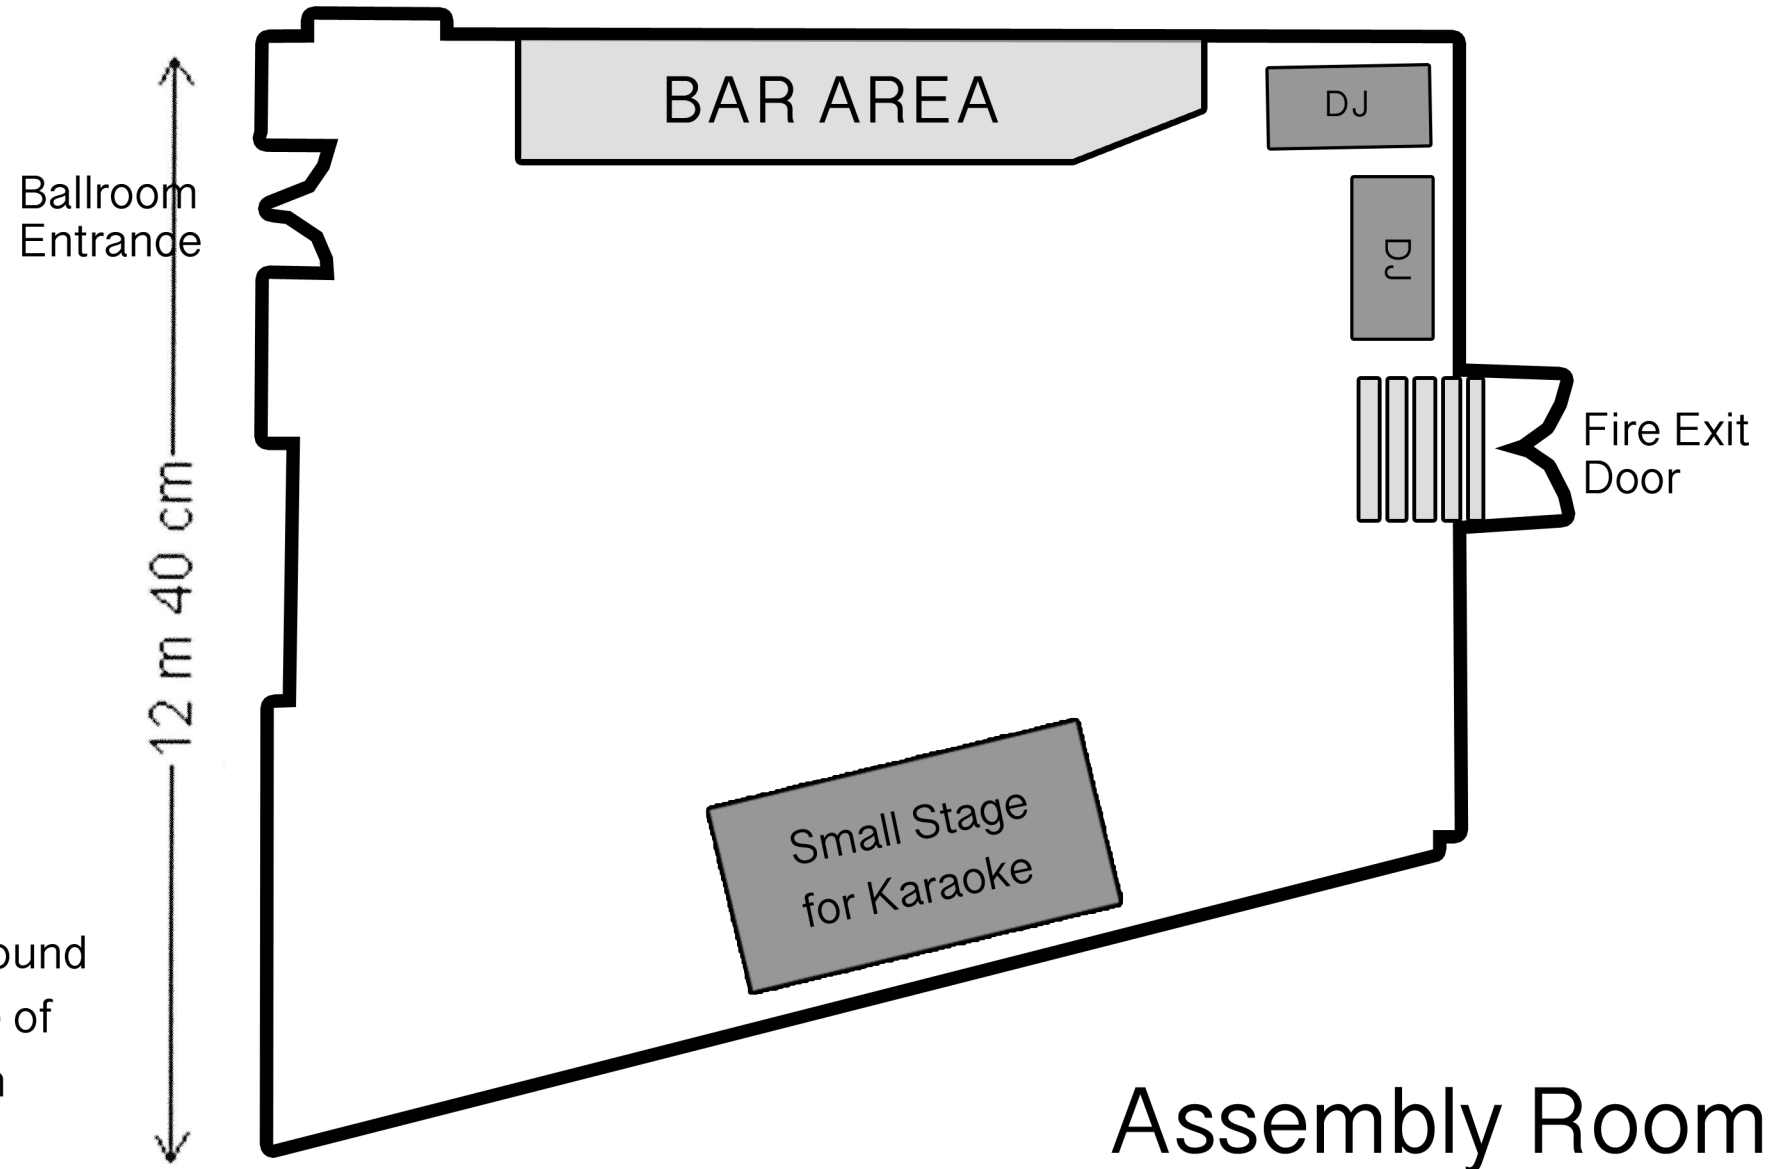

YCC Christmas Market 2019

Room A1 - A30

YCC Geeky Christmas Market 2019

Trader tables must be spaced
and not too close together
2 Chairs Per Table

13 m 30 cm
Staff Only

Assembly Room

YCC Geeky Christmas Market 2019