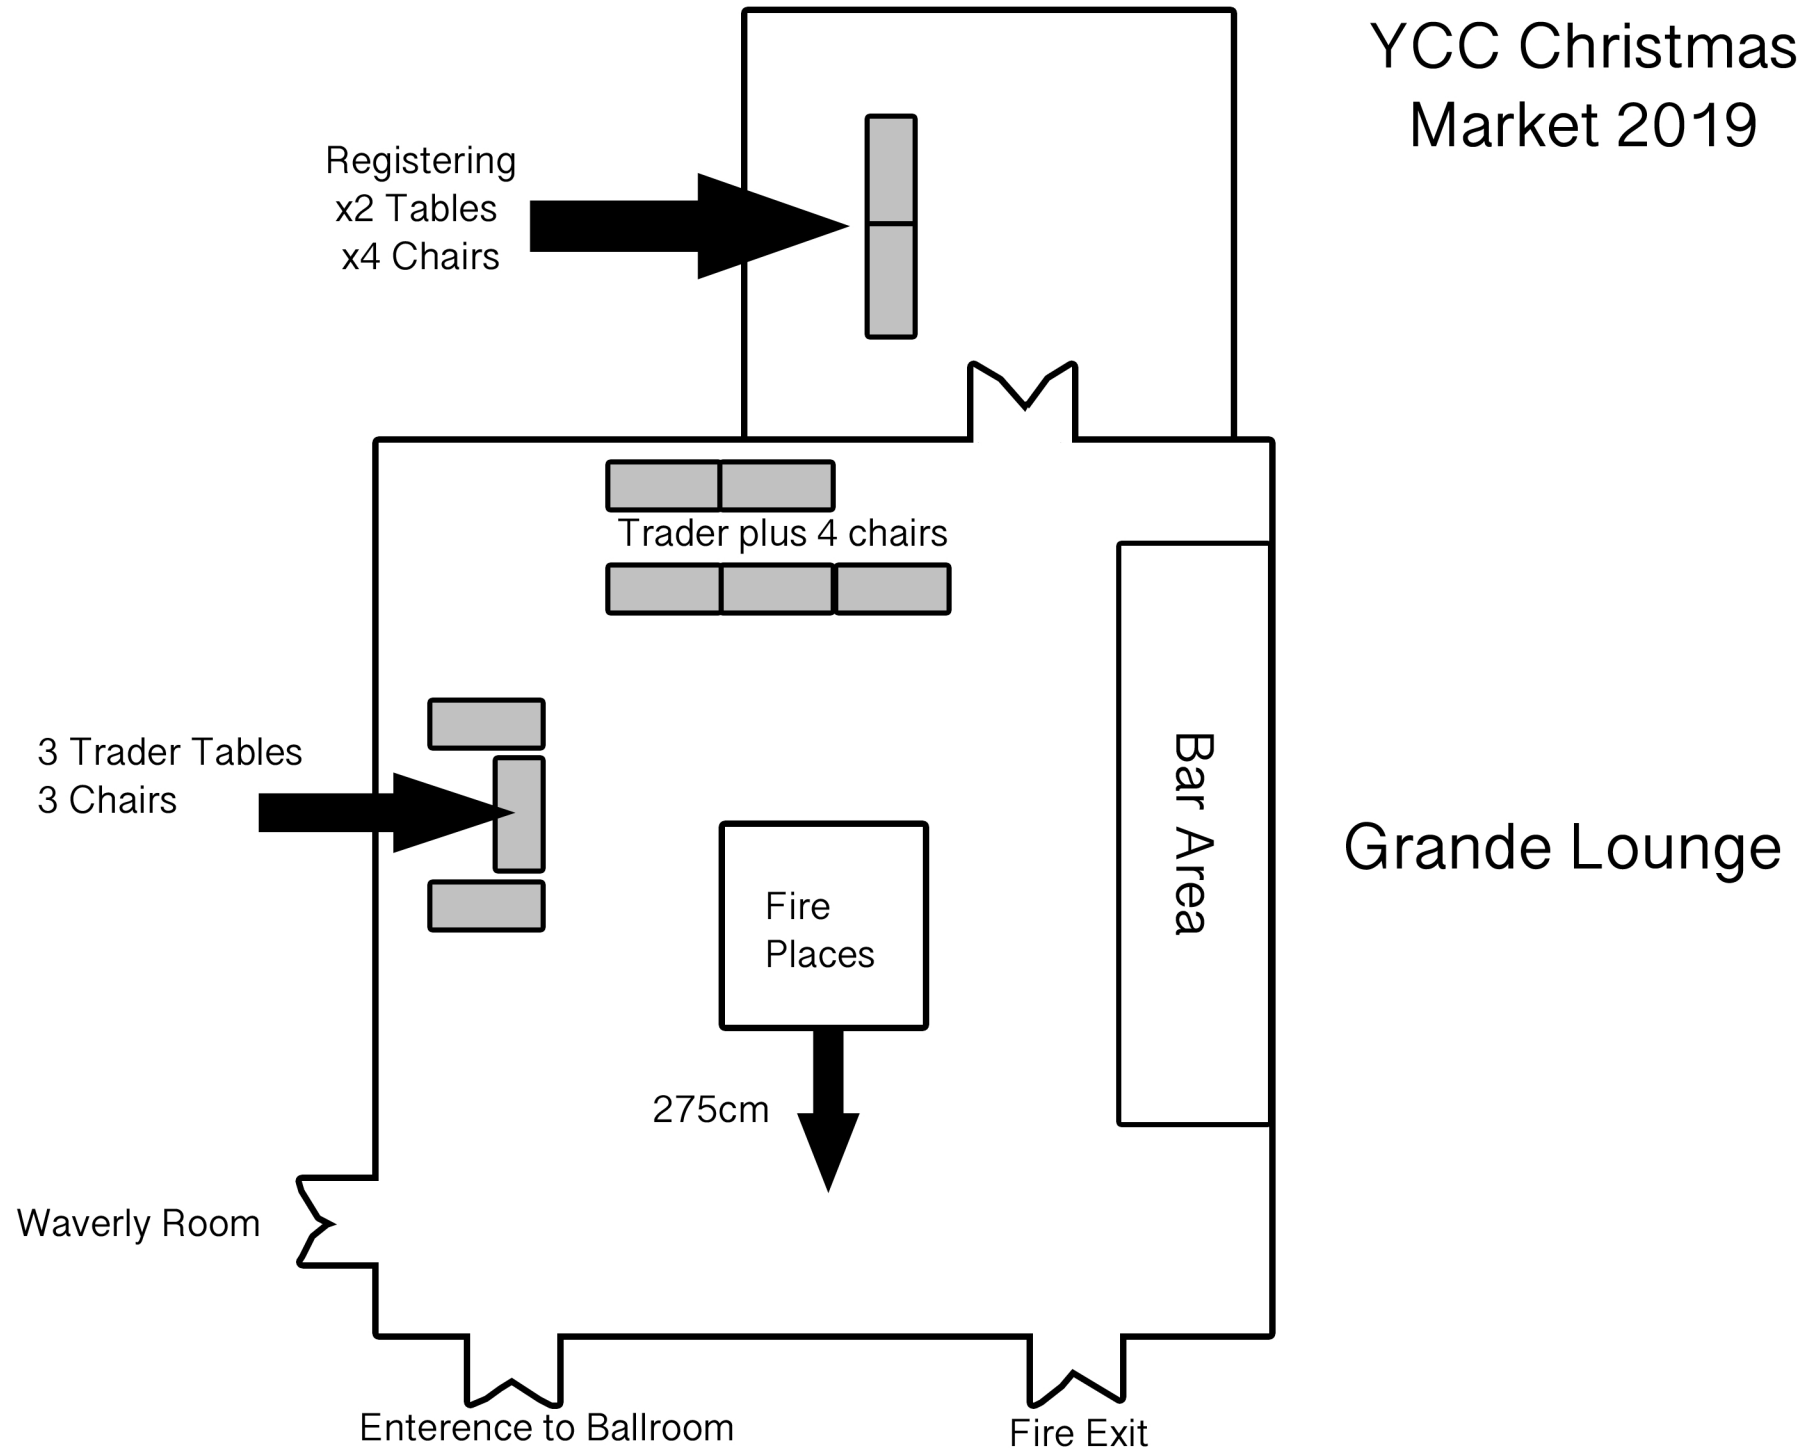

YCC Christmas Market 2019

Room A1 - A30

YCC Geeky Christmas Market 2019

Trader tables must be spaced
and not too close together
2 Chairs Per Table

13 m 30 cm
Staff Only

Assembly Room

YCC Geeky Christmas Market 2019