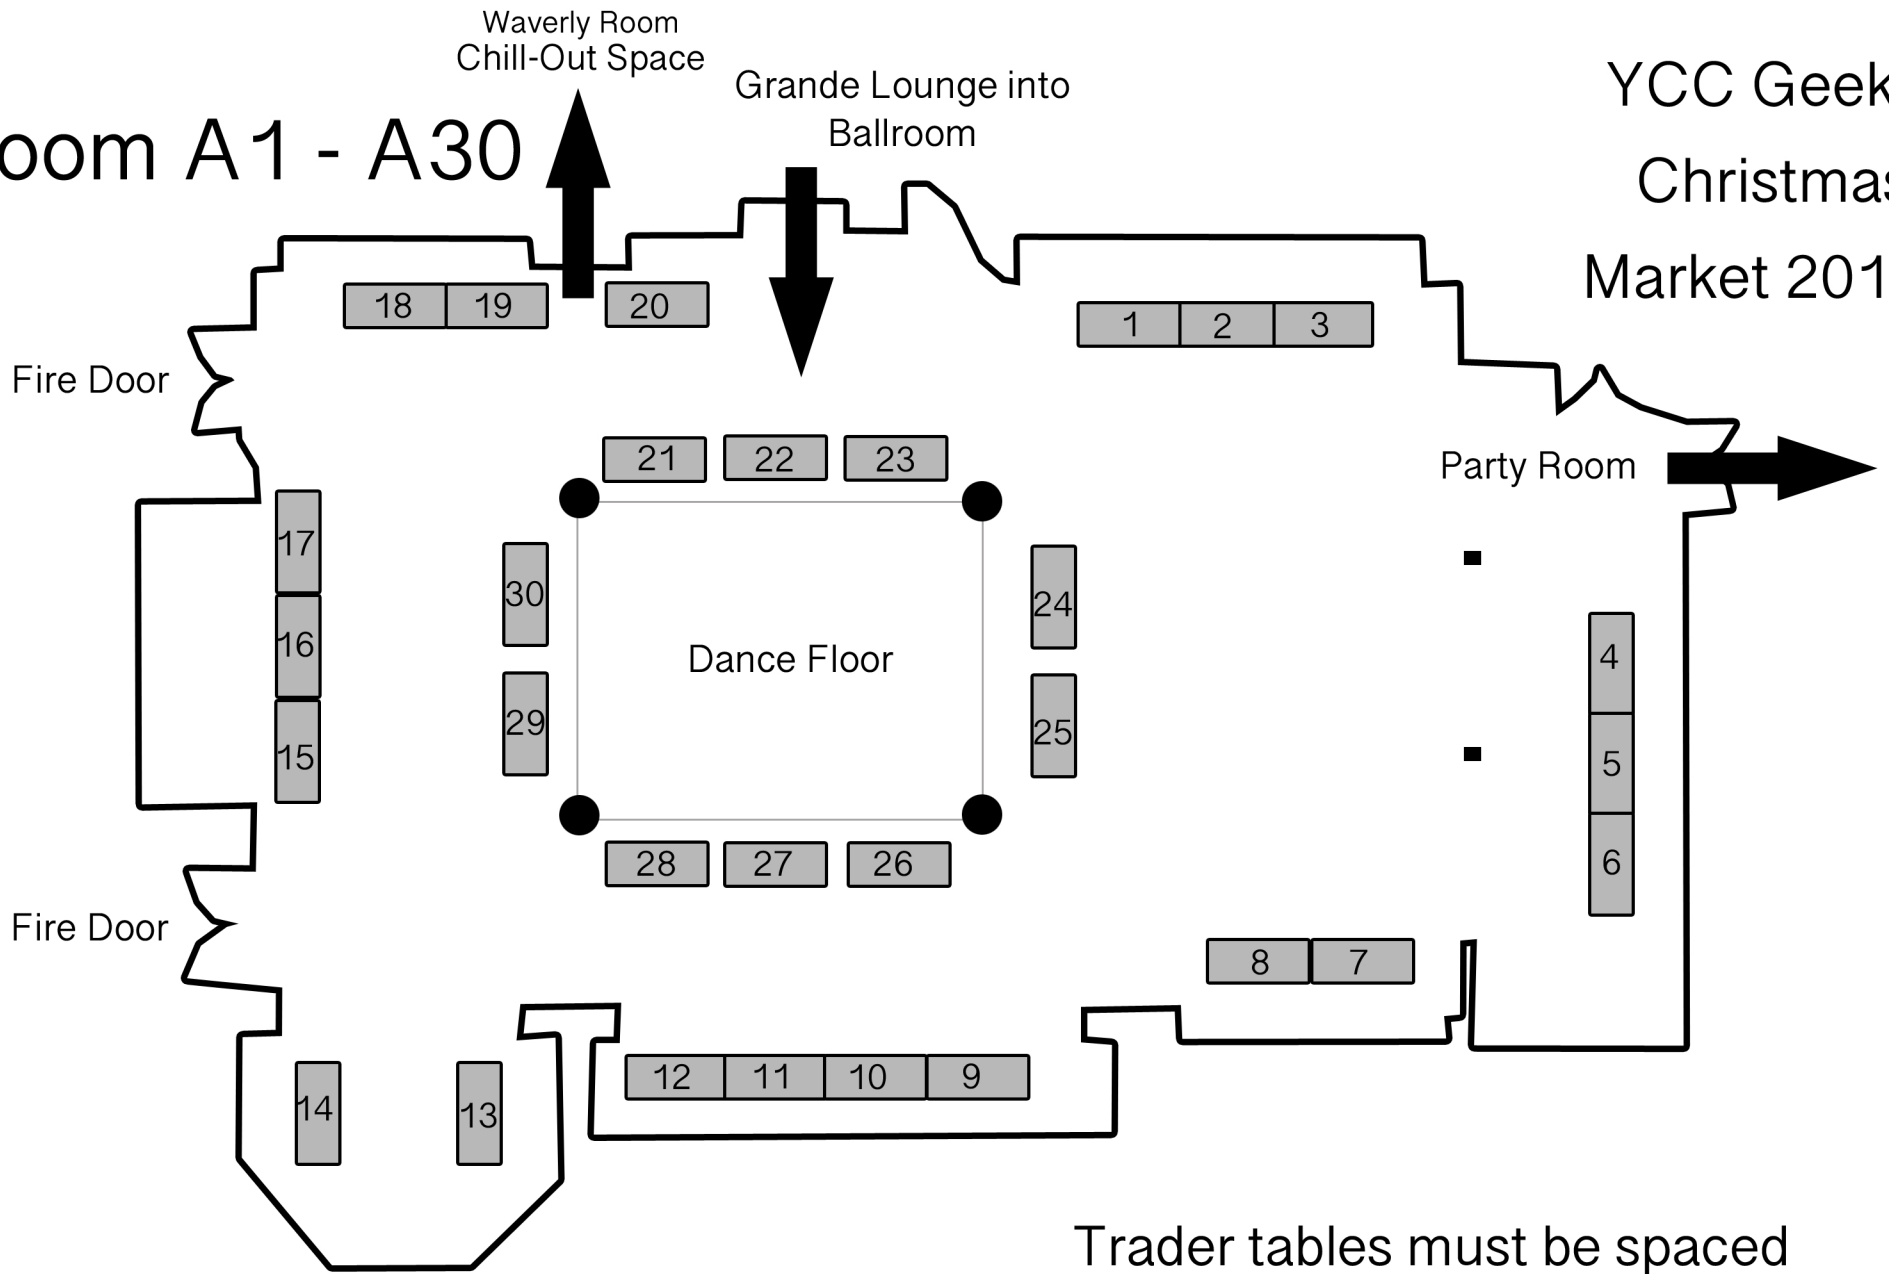

YCC Christmas Market 2019

Room A1 - A30

YCC Geeky Christmas Market 2019

Trader tables must be spaced
and not too close together
2 Chairs Per Table

13 m 30 cm
Staff Only

Assembly Room

YCC Geeky Christmas Market 2019